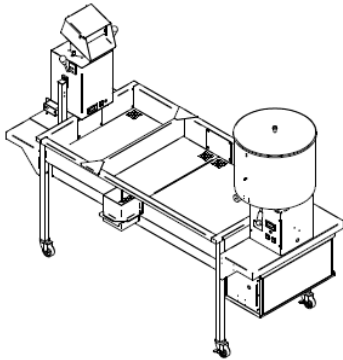

# POPPI and CMD50 - 81in Cooling Bin

Part Number	Voltage	Unit	Wattage	NEMA Plug (60Hz Only)	Capacity
**TGCBE12XXX -XX-XX-X	<b>60Hz</b> POPPI = Straight 208v or 240v CMD50 = 120/208v; 120/240v	POPPI	3250	6-20	12oz (340g)
	<b>50Hz</b> 230v; 400v; 230/380v	CMD50	4000	L14-30	10lbs / Batch 50lbs / Hour